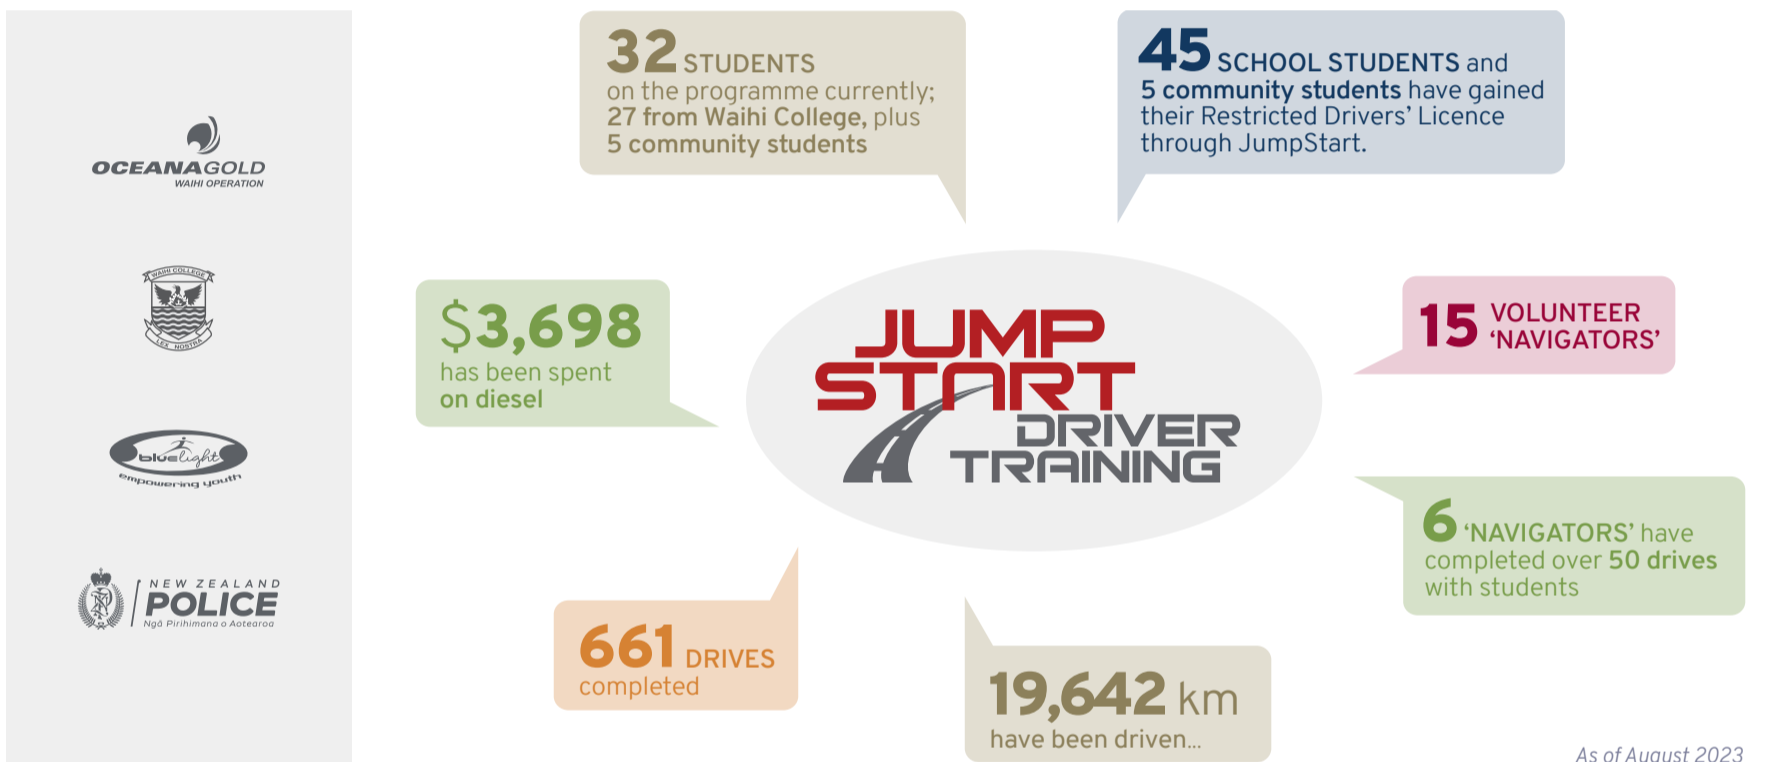

OceanaGold UPDATE

28 September 2023

JUMPSTART MILESTONE

In August, the JumpStart Driver Training Programme hit a milestone, with the 50th participant successfully gaining their restricted drivers licence.

“
Our thanks go to everyone involved in continuing to make the JumpStart Driver Training Programme such a success.
”

The programme is a partnership between OceanaGold, Waihi College, New Zealand Blue Light, local Police, and Waihi community volunteers – supporting people in our community to gain their restricted licence.

Navigators and trainees have even collectively driven enough kilometres to get from Cape Reinga to the Bluff nine times!

It is so good to see new drivers gaining confidence through the JumpStart programme, and we know the importance in rural areas such as ours of having a licence to access further education and employment.